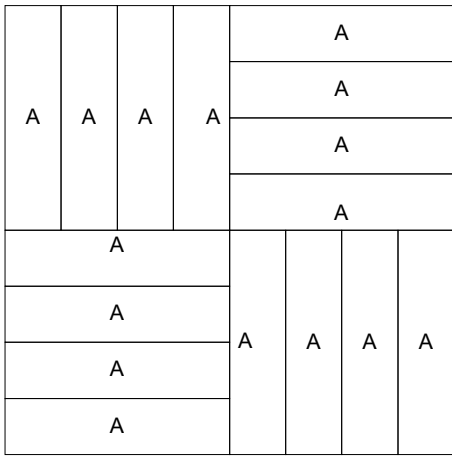

# Rail Fence

Key Block (13/100 actual size)

## Cutting Diagrams