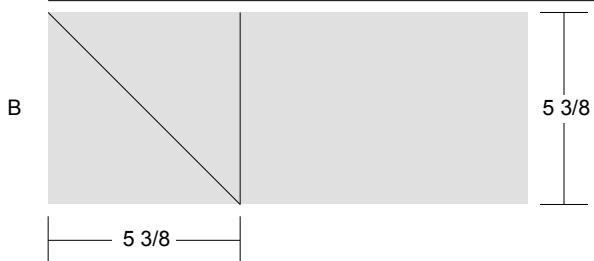

Monkey Wrench

Key Block (13/100 actual size)

Cutting Diagrams

2 patches

2 patches
