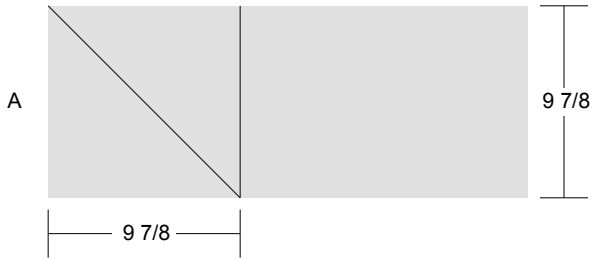

Monkey Wrench

Key Block (13/100 actual size)

Cutting Diagrams

2 patches

2 patches
