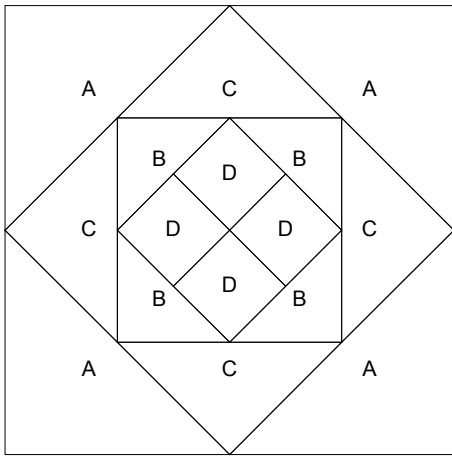

Monkey Wrench

Key Block (13/100 actual size)

Cutting Diagrams

2 patches

2 patches
