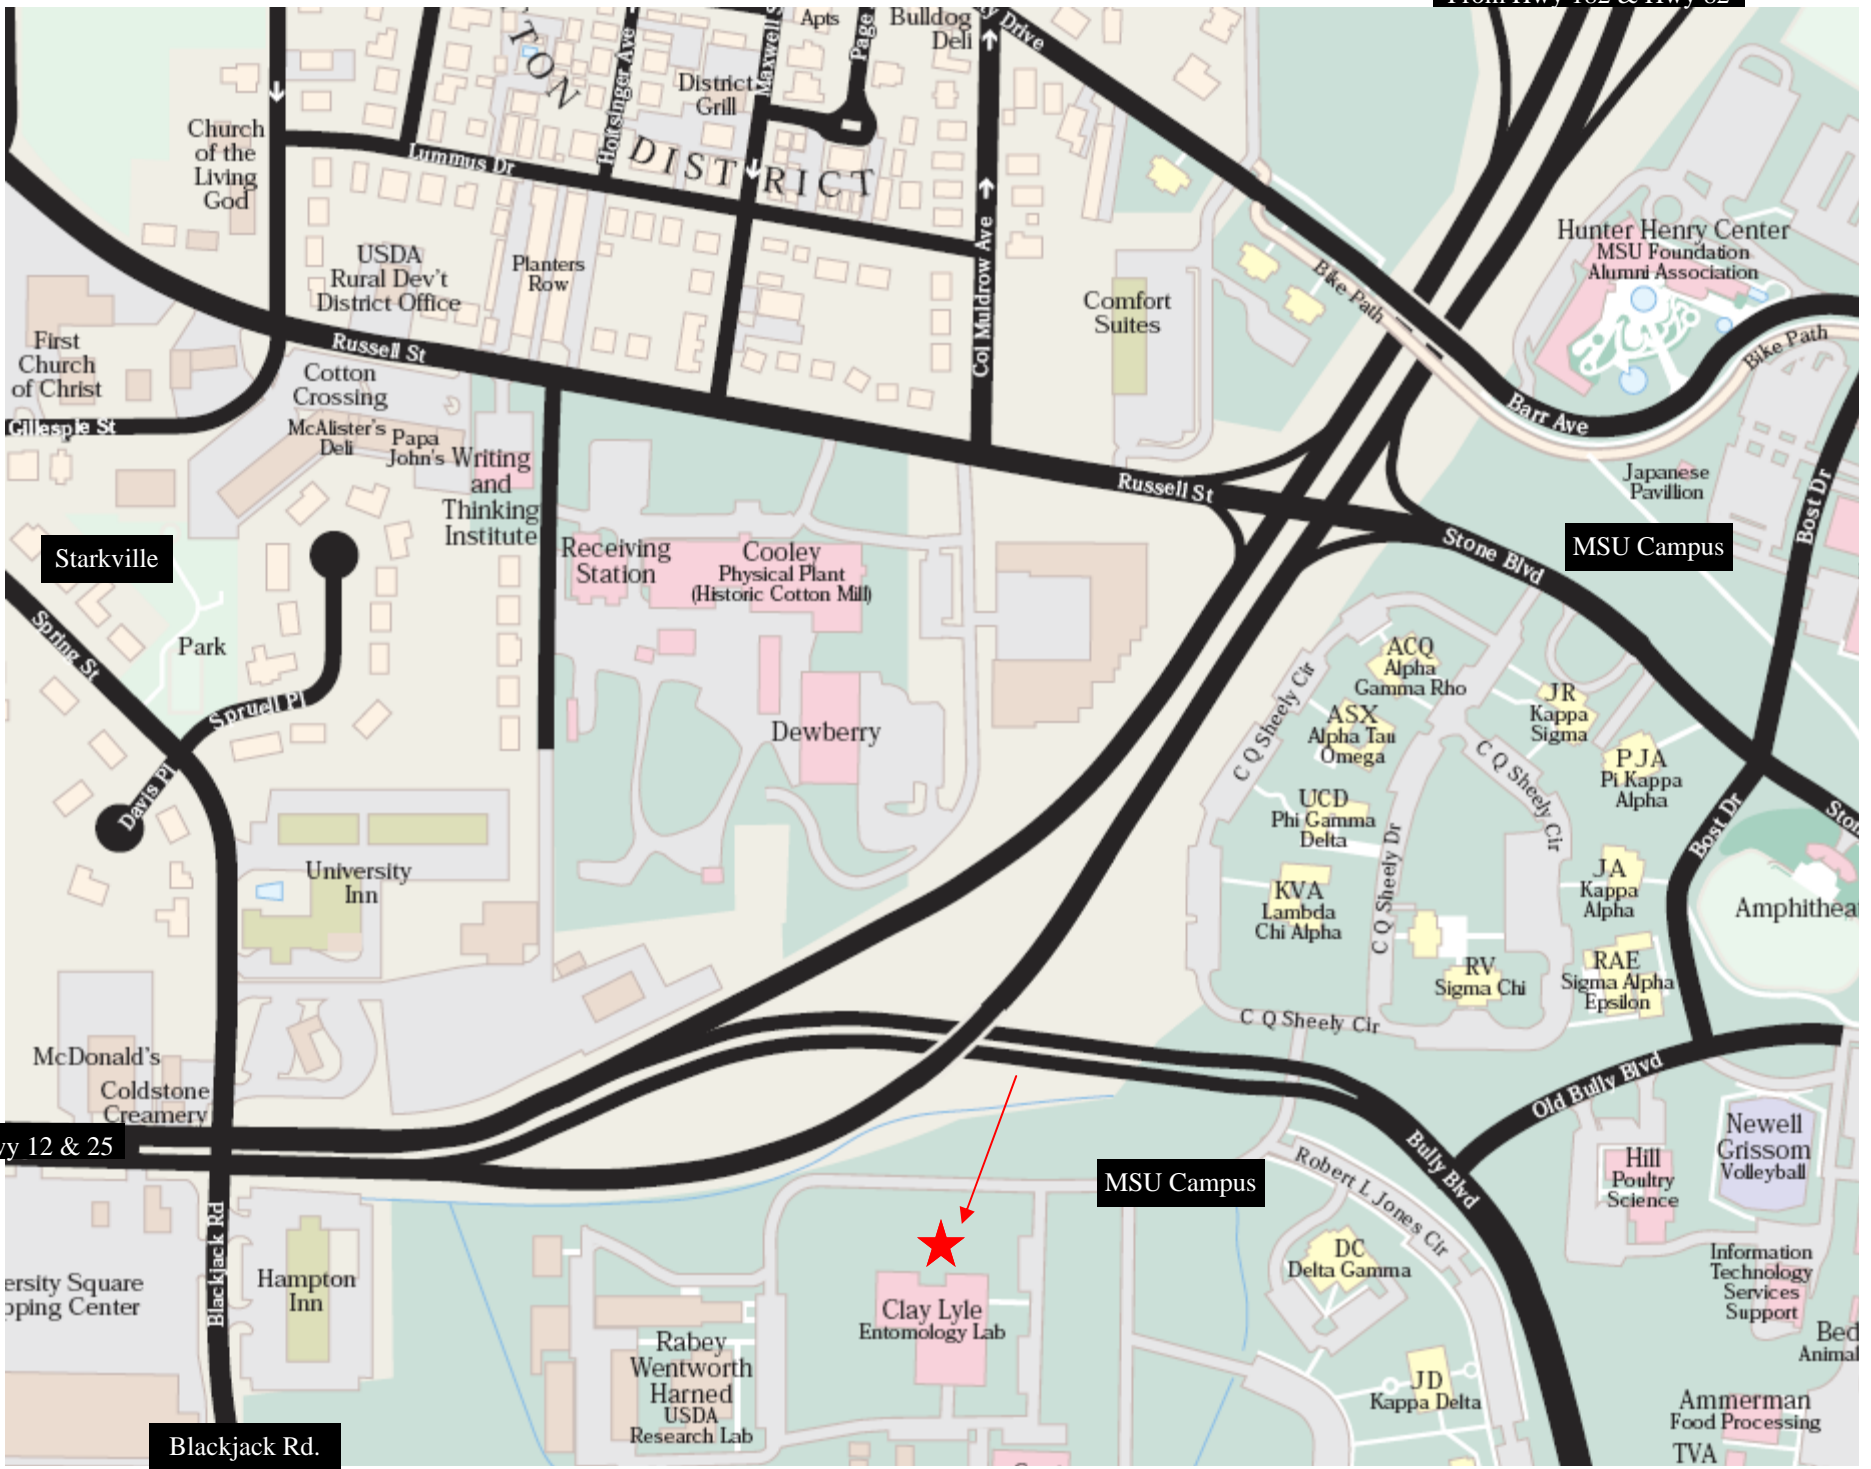

From Hwy 182 & Hwy 82

Starkville

MSU Campus

MSU Campus

Hwy 12 & 25

Blackjack Rd.

Clay Lyle Entomology Lab