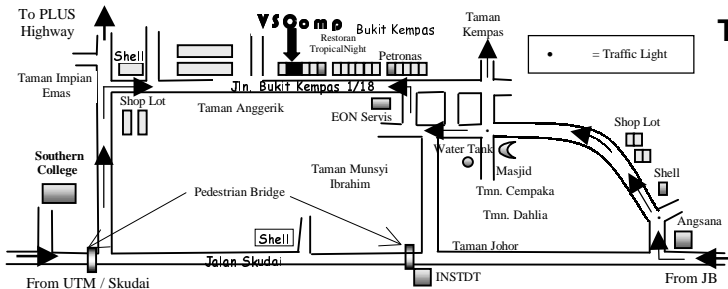

**FREE Canon PIXMA IP1000 Printer w Blk&Color Catridge + Cable
Intel Pentium 4 2.26 GHz RM 2000
Intel Pentium 4 2.4A GHz RM 2050
Intel Pentium 4 2.8 GHz RM 2250
Intel Pentium 4 3.06 GHz HT RM 2800

With system purchase only (Optional):

Windows 98SE/ ME/ XP OEM RM 370
MS Office 2000 SBE RM 750
MS OfficeXP SBE RM 700

Upgrade With PC System Only :

56k Internal to 56k Ext Modem RM 70
128MB DDR → 256MB DDR RAM RM 80
15" Likom → 17" Likom RM 60
17" Likom → 15" LG L1510S LCD RM 800
17" Likom → 17" LG L1710S LCD RM 1300

Optional :

	RM :
Canon IP1000 Bubble Jet Printer wCable	195
Canon IP1500 Bubble Jet Printer wCable	250
Panasonic KXP-1211 Dot Matrix	460
Benq USB 4300U Scanner	160
Samsung CD-Writer 52x32x52x	150
Edifier R501T DTS/AC3 (Black)	450
UBS Accounting	660
Norton Anti Virus 2004 (Retail)	190
Chinese Star V2001 (Retail)	480
Chinese Star XP (Retail)	670

Provided Service :

Repair PC system, monitor, printer & upgrade.

Kingston 128MB USB 2.0 Handy Drive	110
Pen Drive 128MB USB 2.0	120
LG 16X DVD Rom	150
Jaring Reload Card	20 / 50
Right Power SR800	70
SaintInk BC03Blk + 05Clr Refill Ink	60
TMNet Register & Topup 100Hours	60
Monitor Filter Complus15"/17"	15 / 25

Trusted Quality and Assurance
from VSComp.

Vision Solution Computer

174, Jalan Bukit Kempas 1/18,

Taman Bukit Kempas,

81200 Johor Bahru, Johor.

Tel : 07-2323596 Fax : 07-2328320

H/P : 012 - 7087790 (Ong)