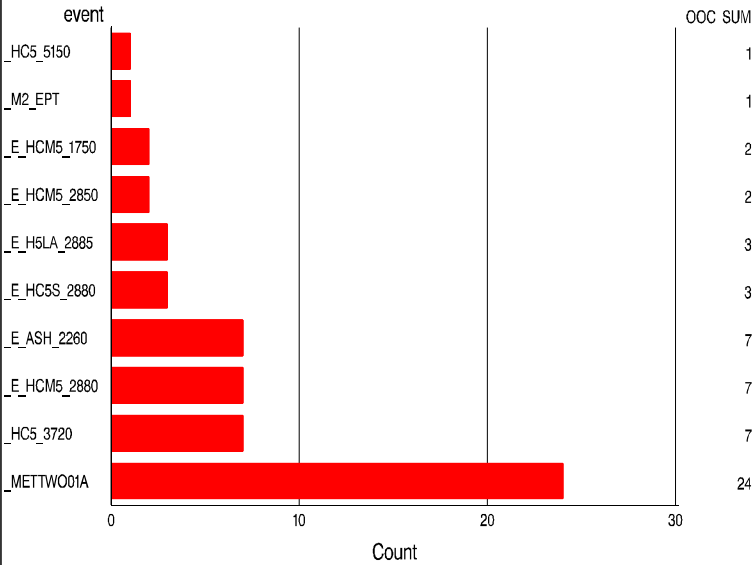

Out-of-Control Weekly – Area: ETCHING

Process measurements  
 Date Range: 26/SEP/98 to 03/OCT/98  
 Total Readings: 2037, Total OOC: 57, %OOC: 2.8

J. Y. Yuan

Out-of-Control Weekly – Area: ETCHING

Qual measurements  
 Date Range: 26/SEP/98 to 03/OCT/98  
 Total Readings: 711, Total OOC: 61, %OOC: 8.6

J. Y. Yuan

Out-of-Control Weekly – Area: ETCHING

Process measurements  
 Date Range: 26/SEP/98 to 03/OCT/98  
 Total Readings: 2037, Total OOC: 57, %OOC: 2.8

J. Y. Yuan

Out-of-Control Weekly – Area: ETCHING