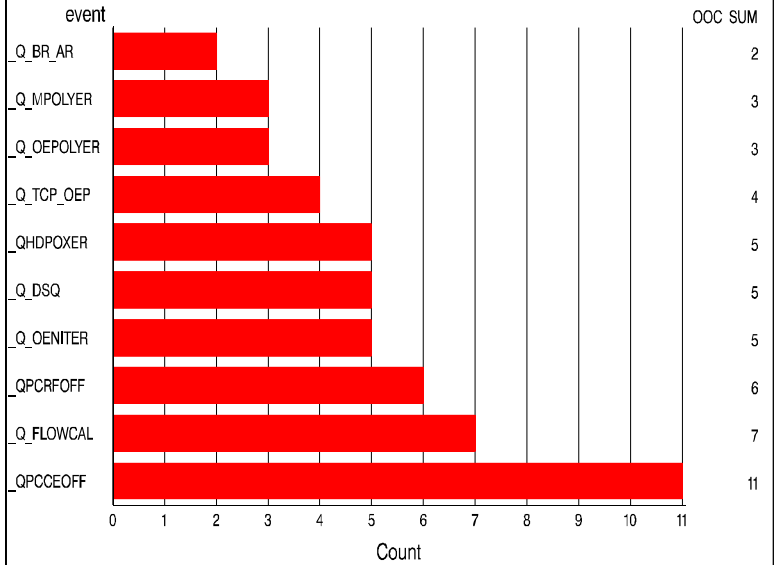

Out-of-Control Weekly – Area: ETCHING

Process measurements  
 Date Range: 26/SEP/98 to 03/OCT/98  
 Total Readings: 2037, Total OOC: 57, %OOC: 2.8

J. Y. Yuan

Out-of-Control Weekly – Area: ETCHING

Qual measurements  
 Date Range: 26/SEP/98 to 03/OCT/98  
 Total Readings: 711, Total OOC: 61, %OOC: 8.6

J. Y. Yuan

Out-of-Control Weekly – Area: ETCHING

Process measurements  
 Date Range: 26/SEP/98 to 03/OCT/98  
 Total Readings: 2037, Total OOC: 57, %OOC: 2.8

J. Y. Yuan

Out-of-Control Weekly – Area: ETCHING

Qual measurements  
 Date Range: 26/SEP/98 to 03/OCT/98  
 Total Readings: 711, Total OOC: 61, %OOC: 8.6

J. Y. Yuan