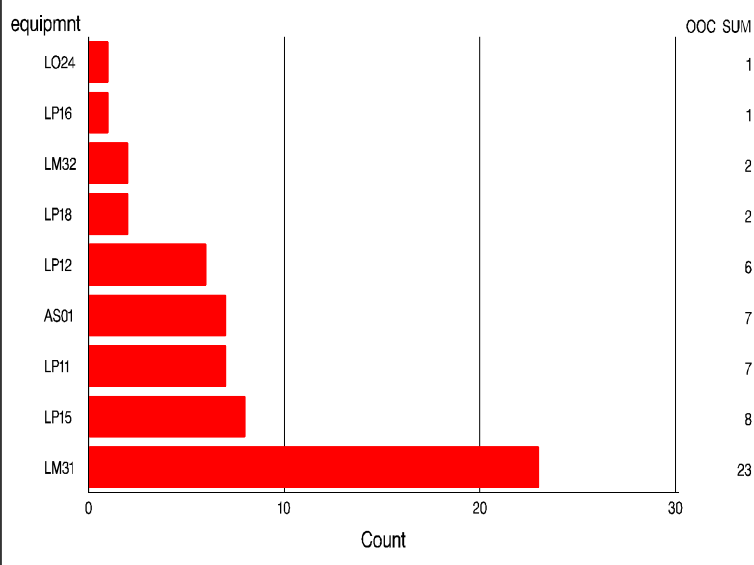

Out-of-Control Weekly – Area: ETCHING

Process measurements  
 Date Range: 26/SEP/98 to 03/OCT/98  
 Total Readings: 2037, Total OOC: 57, %OOC: 2.8

J. Y. Yuan

Out-of-Control Weekly – Area: ETCHING

Qual measurements  
 Date Range: 26/SEP/98 to 03/OCT/98  
 Total Readings: 711, Total OOC: 61, %OOC: 8.6

J. Y. Yuan

Out-of-Control Weekly – Area: ETCHING

Process measurements  
 Date Range: 26/SEP/98 to 03/OCT/98  
 Total Readings: 2037, Total OOC: 57, %OOC: 2.8

J. Y. Yuan

Out-of-Control Weekly – Area: ETCHING