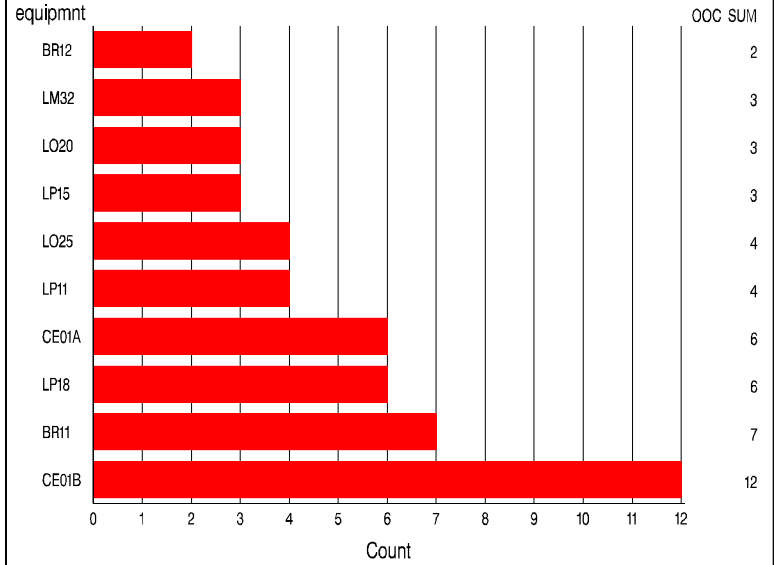

Out-of-Control Weekly – Area: ETCHING

Process measurements  
 Date Range: 26/SEP/98 to 03/OCT/98  
 Total Readings: 2037, Total OOC: 57, %OOC: 2.8

J. Y. Yuan

Out-of-Control Weekly – Area: ETCHING

Qual measurements  
 Date Range: 26/SEP/98 to 03/OCT/98  
 Total Readings: 711, Total OOC: 61, %OOC: 8.6

J. Y. Yuan

Out-of-Control Weekly – Area: ETCHING

Process measurements  
 Date Range: 26/SEP/98 to 03/OCT/98  
 Total Readings: 2037, Total OOC: 57, %OOC: 2.8

J. Y. Yuan

Out-of-Control Weekly – Area: ETCHING

Qual measurements  
 Date Range: 26/SEP/98 to 03/OCT/98  
 Total Readings: 711, Total OOC: 61, %OOC: 8.6

J. Y. Yuan