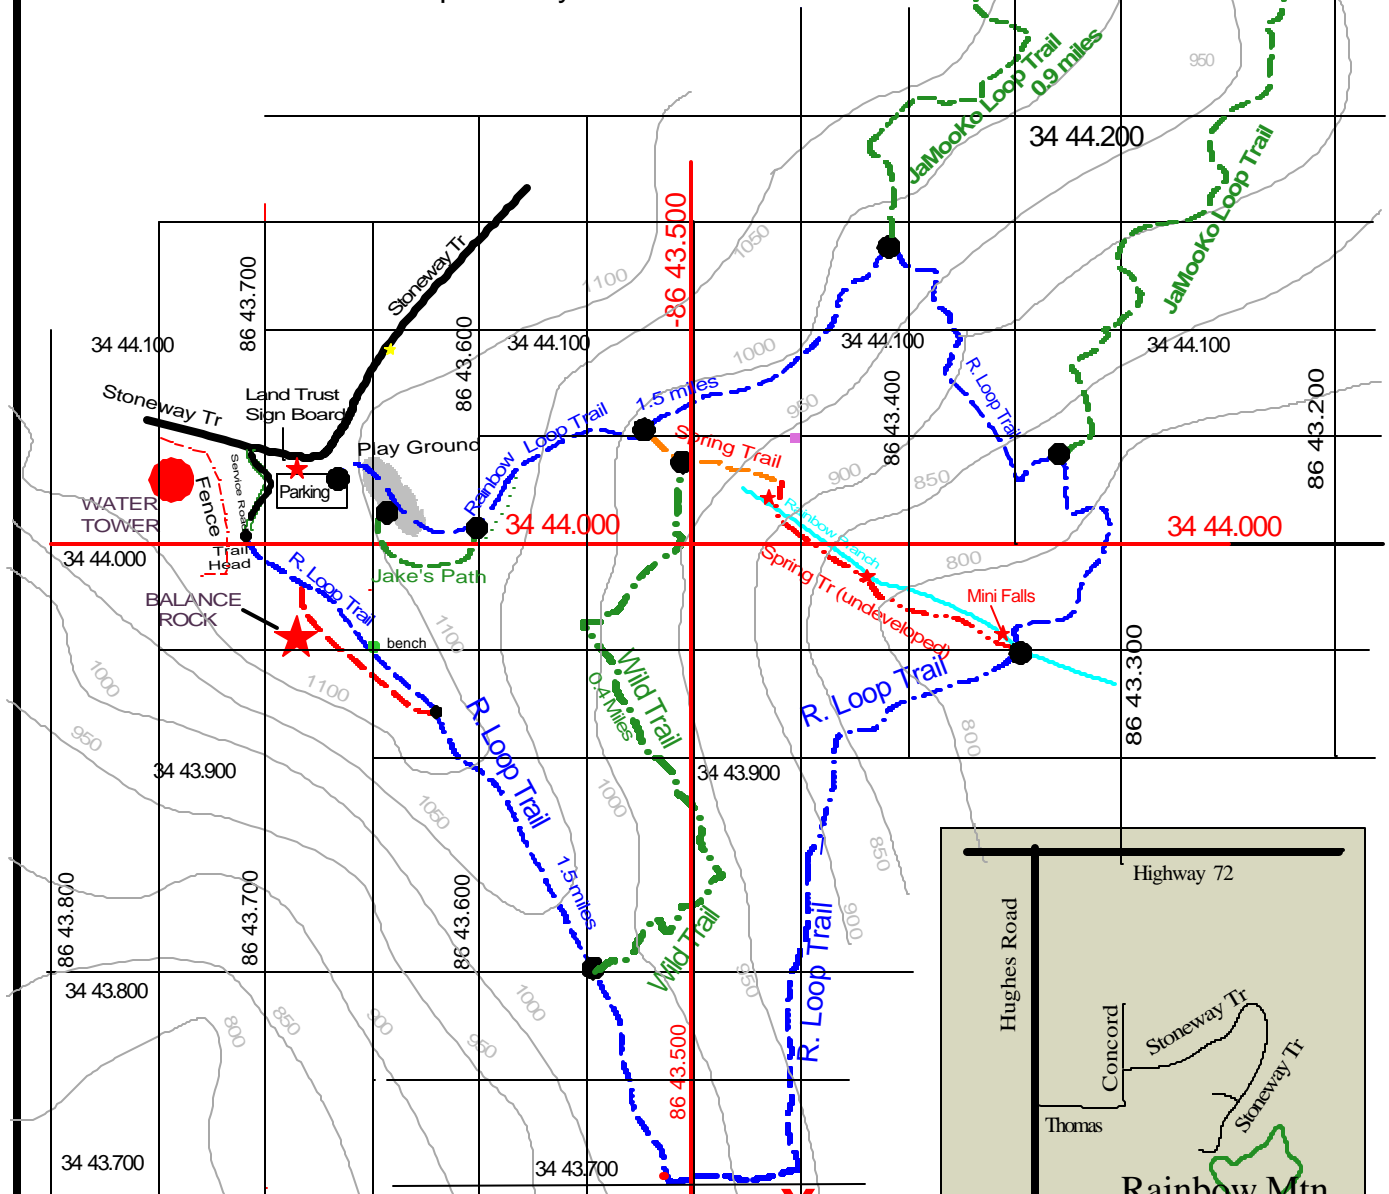

Rainbow Mountain GPS Map courtesy of Norm Walker

**PRIVATE PROPERTY**  
**NOTE TO RAINBOW LOOP TRAIL USERS:**  
 Do not use the trail beyond the points marked X. Use the re-routed trail, which is flagged with red ribbons