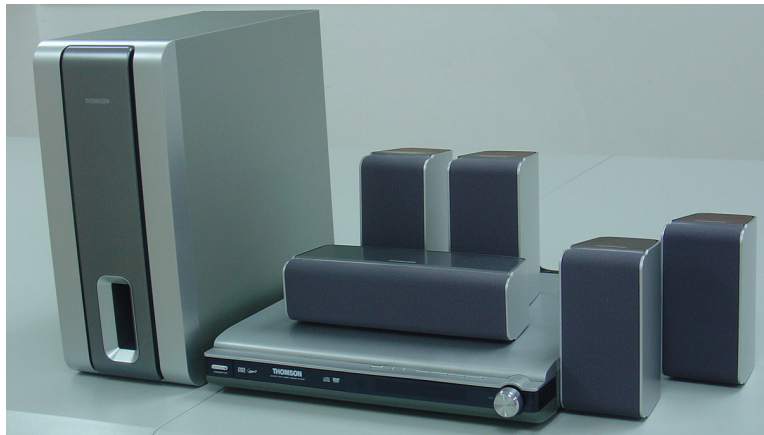

DR31D0 DVD VIDEO HOME THEATRE SYSTEM

KEY FEATURES

- **Advanced Class-D Amplifier**
30W x 5 and 50W Passive Subwoofer
- **Dolby Digital (AC3) & Pro Logic 5.1 Decoder**
- **FM PLL Digital Tuning Tuner (40 mem.)**
- **Disc Support : DVD+RW/R, DVD-R, DVD-Video, CD-R/RW, CD-DA and Picture CD (Jpeg)**
- **Dimension: W360 x H52 X D350mm**

Specifications

<p>1. SYSTEM . FUNCTION MODE (SOURCE): DVD-> FM/AM Tuner -> AUX 1 -> AUX 2 . FULL FUNCTION REMOTE CONTROL . VFD DISPLAY</p> <p>2. DVD PLAYER * . SINGLE TRAY, DRAWER TYPE, SANYO DVD LOADER OR EQUIVALENT . PLAYBACK SUPPORT : DVD+RW/R, DVD-R, DVD Video, CD-R/RW AND CD-DA DISCS . FULL OSD MENU AND INFORMATION DISPLAY . ESS SOLUTION</p> <p>3. ADVANCED DIGITAL CLASS-D AMPLIFIER . 30W x 5 3" SATELLITE SPEAKER . 50W x 1 6" PASSIVE SUBWOOFER</p> <p>4. DIGITAL SURROUND SOUND PROCESSOR * . BUILD-IN DOLBY DIGITAL (AC3) DECODER . DOLBY PRO LOGIC DECODER</p> <p>5. AM/FM PLL DIGITAL TUNING TUNER * . 40 STATION MEMORIES</p> <p>6. CABINET (MAIN UNIT) . DIMENSION: W360 X H52 X D350 mm . METAL CABINET, PLASTIC FRONT PANEL</p>	<p>7. CONNECTIONS INPUTS . FM 75 OHM RF ANTENNA SOCKET . AUX 1 : AUDIO L/R RCA x 1 PAIR . AUX 2 : AUDIO L/R RCA x 1 PAIR</p> <p>OUTPUTS * . COMPONENT VIDEO (YUV) : RCA (RED/GREEN/BLUE) X 1 SET . S-VIDEO : S-VIDEO DIN X 1PC . COMPOSITE VIDEO : RCA X 1PC . AUDIO OUT : AUDIO L/R RCA X 1 PAIR . COAXIAL DIGITAL OUTPUT : RCA X 1PC . 5.1 SPEAKER OUT TERMINAL : SPRING TYPE X 6PCS</p> <p>FOR EU VERSION : COMPONENT VIDEO (YUV) OUT WILL CHANGE TO SCART (21pin) SOCKET x 1</p> <p>8. POWER SUPPLY . AC 220-240V ~ 50Hz</p> <p>9. CABLE ACCESSORY . AUDIO CABLE (RCA RED/WHITE) x 1 . COMPOSITE VIDEO CABLE RCA x 1 . SPEAKER CABLE x 6 pairs . FM PIGTAIL ANTENNA . SCART VERSION : SCART (21pin) CABLE x 1</p> <p>10. CONTAINER LOADING:. . 20' : 384 sets / 40' : 798 sets / 40' HQ : 912 sets</p>
--	---