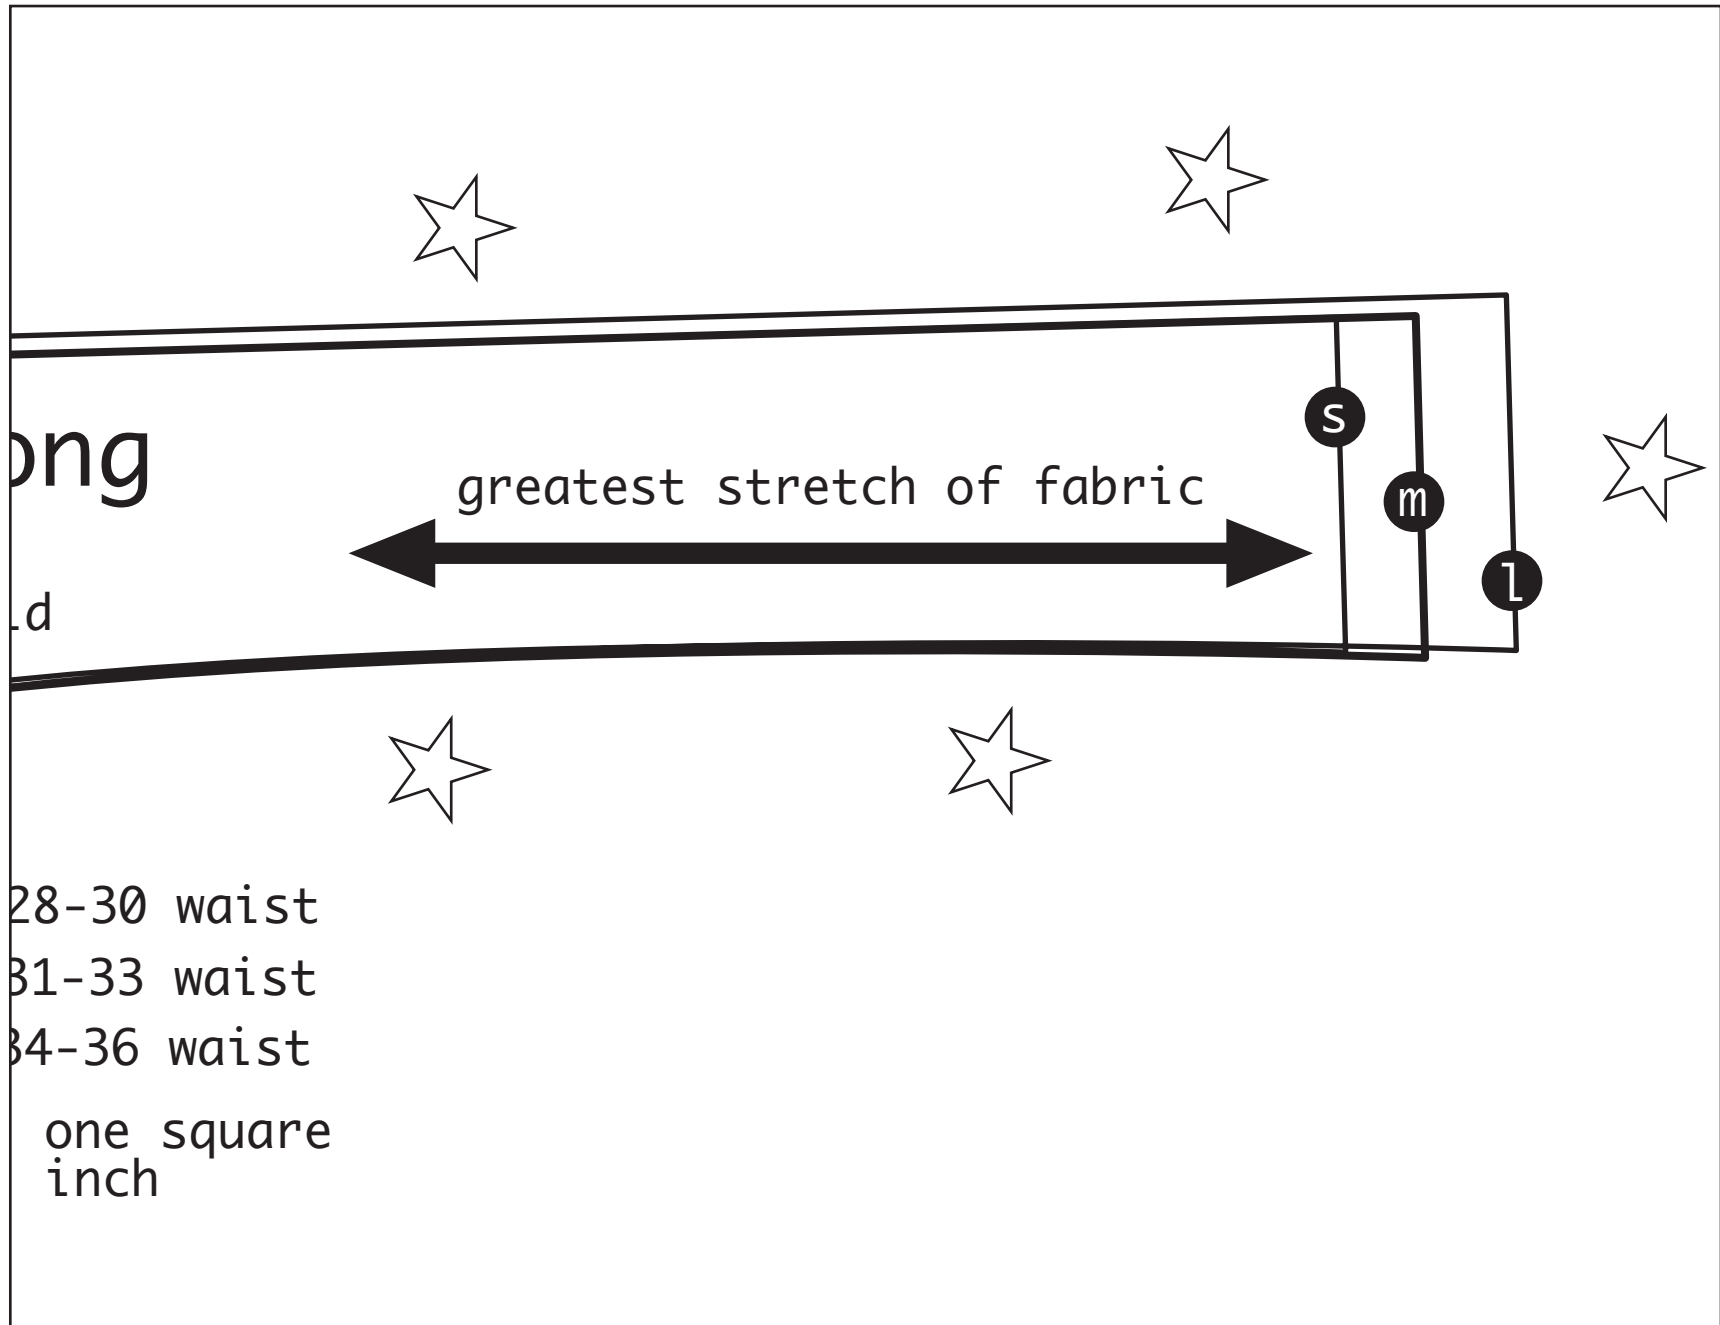

greatest stretch of fabric

Men's Swim Thong

(front)

cut 2 from fabric

- S** 28-30 waist
- M** 31-33 waist
- L** 34-36 waist

one square
inch

Men's Swim Thong

(back)

cut 1 from fabric on fold

← greater

- S** 28-30 waist
- M** 31-33 waist
- L** 34-36 waist

 one square inch

inc