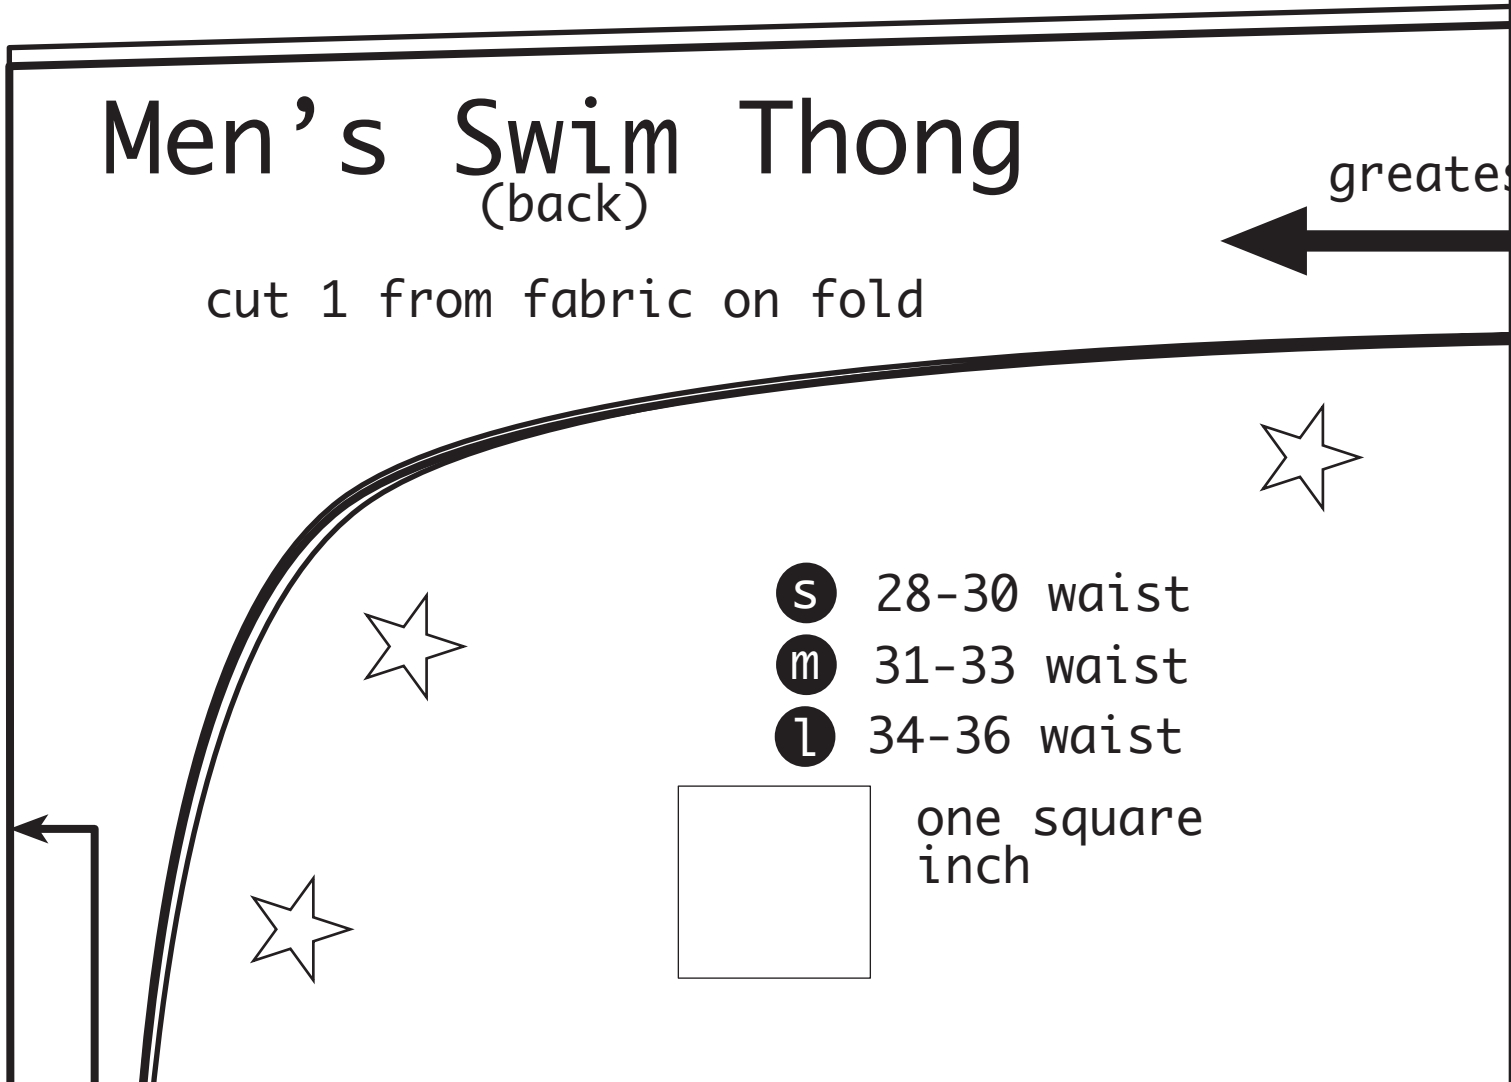

greatest stretch of fabric

Men's Swim Thong

(front)

cut 2 from fabric

- S** 28-30 waist
- M** 31-33 waist
- L** 34-36 waist

one square
inch

Men's Swim Thong

(back)

cut 1 from fabric on fold

← greater

- S** 28-30 waist
- M** 31-33 waist
- L** 34-36 waist

 one square inch

inc