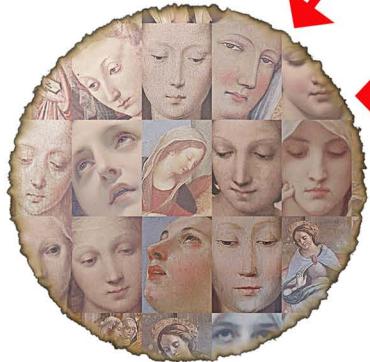

**"The Immaculate Conception"**

is based on a picture of the famous statue in the Church in Tihaljina, Bosnia-Herzegovina, near Medjugorje.

**Take Your Choice!**  
2 Versions

← Standard or JesusMosaic →

## "The Immaculate Conception"

In 1999 in his letter to artists, Pope John Paul II wrote: "Beauty is a key to the mystery and a call to transcendence. It is an invitation to savor life and to dream of the future." This lovely picture of our beloved mother Mary, under her title of "The Immaculate Conception" is one shining example of Pope John Paul's heartfelt words. This Christmas, consider sharing Her beauty and Her dreams for the future with those you love.

Look at the enlargement taken from the bottom left corner of the picture. You can see some of the 100's of pictures of The Virgin Mary reproduced in this beautiful and unique keepsake of PFMC and Medjugorje. The little pictures form the big picture to create a **JesusMosaic.**